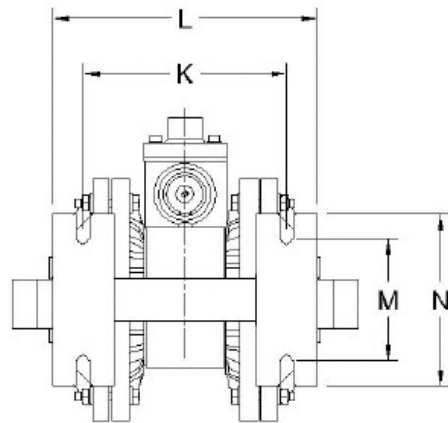

BACKUP DIAPHRAGM IS PROVIDED WITH TEFLON DIAPHRAGM

AOD-30 ALUMINIUM

PRICE PUMPS PVT. LTD.

AOD30 AIR ASSEMBLY

SR. NO	DESCRIPTION	PART NO	QTY	M.O.C.
1	SHAFT BLOCK	003051GP	1NOS	GFPP
2	MAIN SHAFT	003052MS	1NOS	STEEL
3	PILOT BUSH	004053BR	5NOS	BRASS
4	PILOT SHAFT	003054SS	1NOS	S.S.
5	PISTON RING	004068SI	3NOS	PLASTIC
6	AIR COVER GASKET	004055GR	2NOS	GRAPHITE
7	PISTON BLOCK COVER GASKET	004056GR	1NOS	GRAPHITE
8	PISTON BLOCK GASKET	004057GR	1NOS	GRAPHITE
9	PISTON BLOCK COVER	004059GP	1NOS	GFPP
10	PISTON BLOCK CAP CIRCLIP	004060MS	2NOS	STEEL
11	PISTON BLOCK CAP	004061HD	2NOS	HDP
12	PISTON BLOCK	004062GP	1NOS	GFPP
13	PISTON	004063AL	1NOS	ALUMINIUM
14	PISTON BLOCK CAP "O" RING	004064NP	2NOS	NEOPRENE
15	PILOT BUSH "O" RING	004065NP	6NOS	NEOPRENE
16	EXHAUST	004066GP	1NOS	GFPP
17	PISTON "O" RING	004067NP	3NOS	NEOPRENE
18	AIR NIPPLE	004069BR	1NOS	BRASS
19	SHAFT BLOCK "O" RING	003071NP	2NOS	NEOPRENE
20	PILOT BUSH RING	003072BR	2NOS	BRASS
21	MAIN SHAFT BUFFER	003073NP	2NOS	NEOPRENE
22	PILOT SAHFT BUFFER	003074NP	2NOS	NEOPRENE
23	AIR COVER BOLTS	00LN03ST	8NOS	STEEL
24	P.B. HOLDING BOLTS	00LN02ST	4NOS	STEEL

AOD-30 PP / SS / AL / PVDF

PRICE PUMPS PVT. LTD.

PRICE PUMPS PVT. LTD.

	M.M.	INCH
A	330	13"
B	35	1.5"
C	202	8.0"
D	390	15.4"
E	412	16.2"
F	110	4.3"
G	155	6.2"
H	40	1.5"
I	50	2.0"
K	110	4.3"
L	150	5.9"
M	80	3.2"
N	100	3.9"