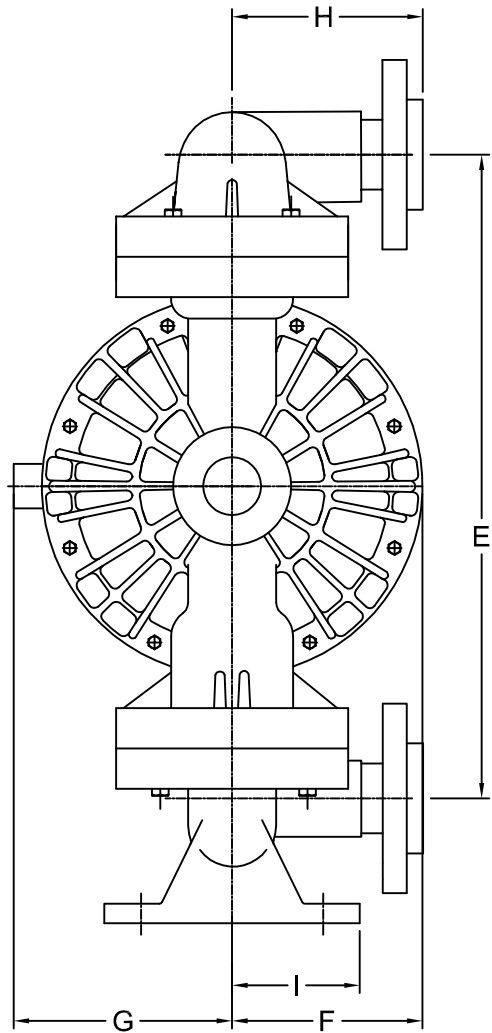

BACKUP DIAPHRAGM IS PROVIDED WITH TEFLON DIAPHRAGM

BS-500 PVDF

PRICE PUMPS PVT. LTD.

BS-500 AIR ASSEMBLY

SR. NO	DESCRIPTION	PART NO	QTY	M.O.C.
1	SHAFT BLOCK	005551GP	1	GFPP
2	MAIN SHAFT	005552SS	1	STEEL
3	PILOT BUSH	004053BR	5	BRASS
4	PILOT SHAFT	004054SS	1	S.S.
5	PISTON RING	005568SI	3	PLASTIC
6	AIR COVER GASKET	005555GR	2	GRAPHITE
7	PISTON BLOCK COVER GASKET	005556GR	1	GRAPHITE
8	PISTON BLOCK GASKET	005557GR	1	GRAPHITE
9	PISTON BLOCK COVER	005559GP	1	GFPP
10	PISTON BLOCK CAP CIRCLIP	005560MS	2	STEEL
11	PISTON BLOCK CAP	005561HD	2	HDP
12	PISTON BLOCK	005562GP	1	GFPP
13	PISTON	005563AL	1	ALUMINIUM
14	PISTON BLOCK CAP "O" RING	005564NP	2	NEOPRENE
15	PILOT BUSH "O" RING	004065NP	6	NEOPRENE
16	EXHAUST	005566GP	1	GFPP
17	PISTON "O" RING	005567NP	3	NEOPRENE
18	AIR NIPPLE	005569BR	1	BRASS
19	SHAFT BLOCK "O" RING	004071NP	2	NEOPRENE
20	PILOT BUSH RING	004072BR	2	BRASS
21	MAIN SHAFT BUFFER	005573NP	2	NEOPRENE
22	PILOT SAHFT BUFFER	005574NP	2	NEOPRENE
23	AIR COVER BOLT	00LN03MS	10	STEEL
24	P.B. HOLDING BOLT	00LN02MS	4	STEEL

AOD-50 AIR CENTER

PRICE PUMPS PVT. LTD.

PRICE PUMPS PVT. LTD.

BS-500 (AOD-500) (PVDF)

	M.M.	INCH
A	600	23.6"
B	100	4"
C	390	15.3"
D	805	31.7"
E	630	24.7"
F	180	7.1"
G	190	7.5"
H	155	6.1"
I	115	4.5"
K	360	14.1"
L	425	16.8"
M	210	8.3"
N	230	9"