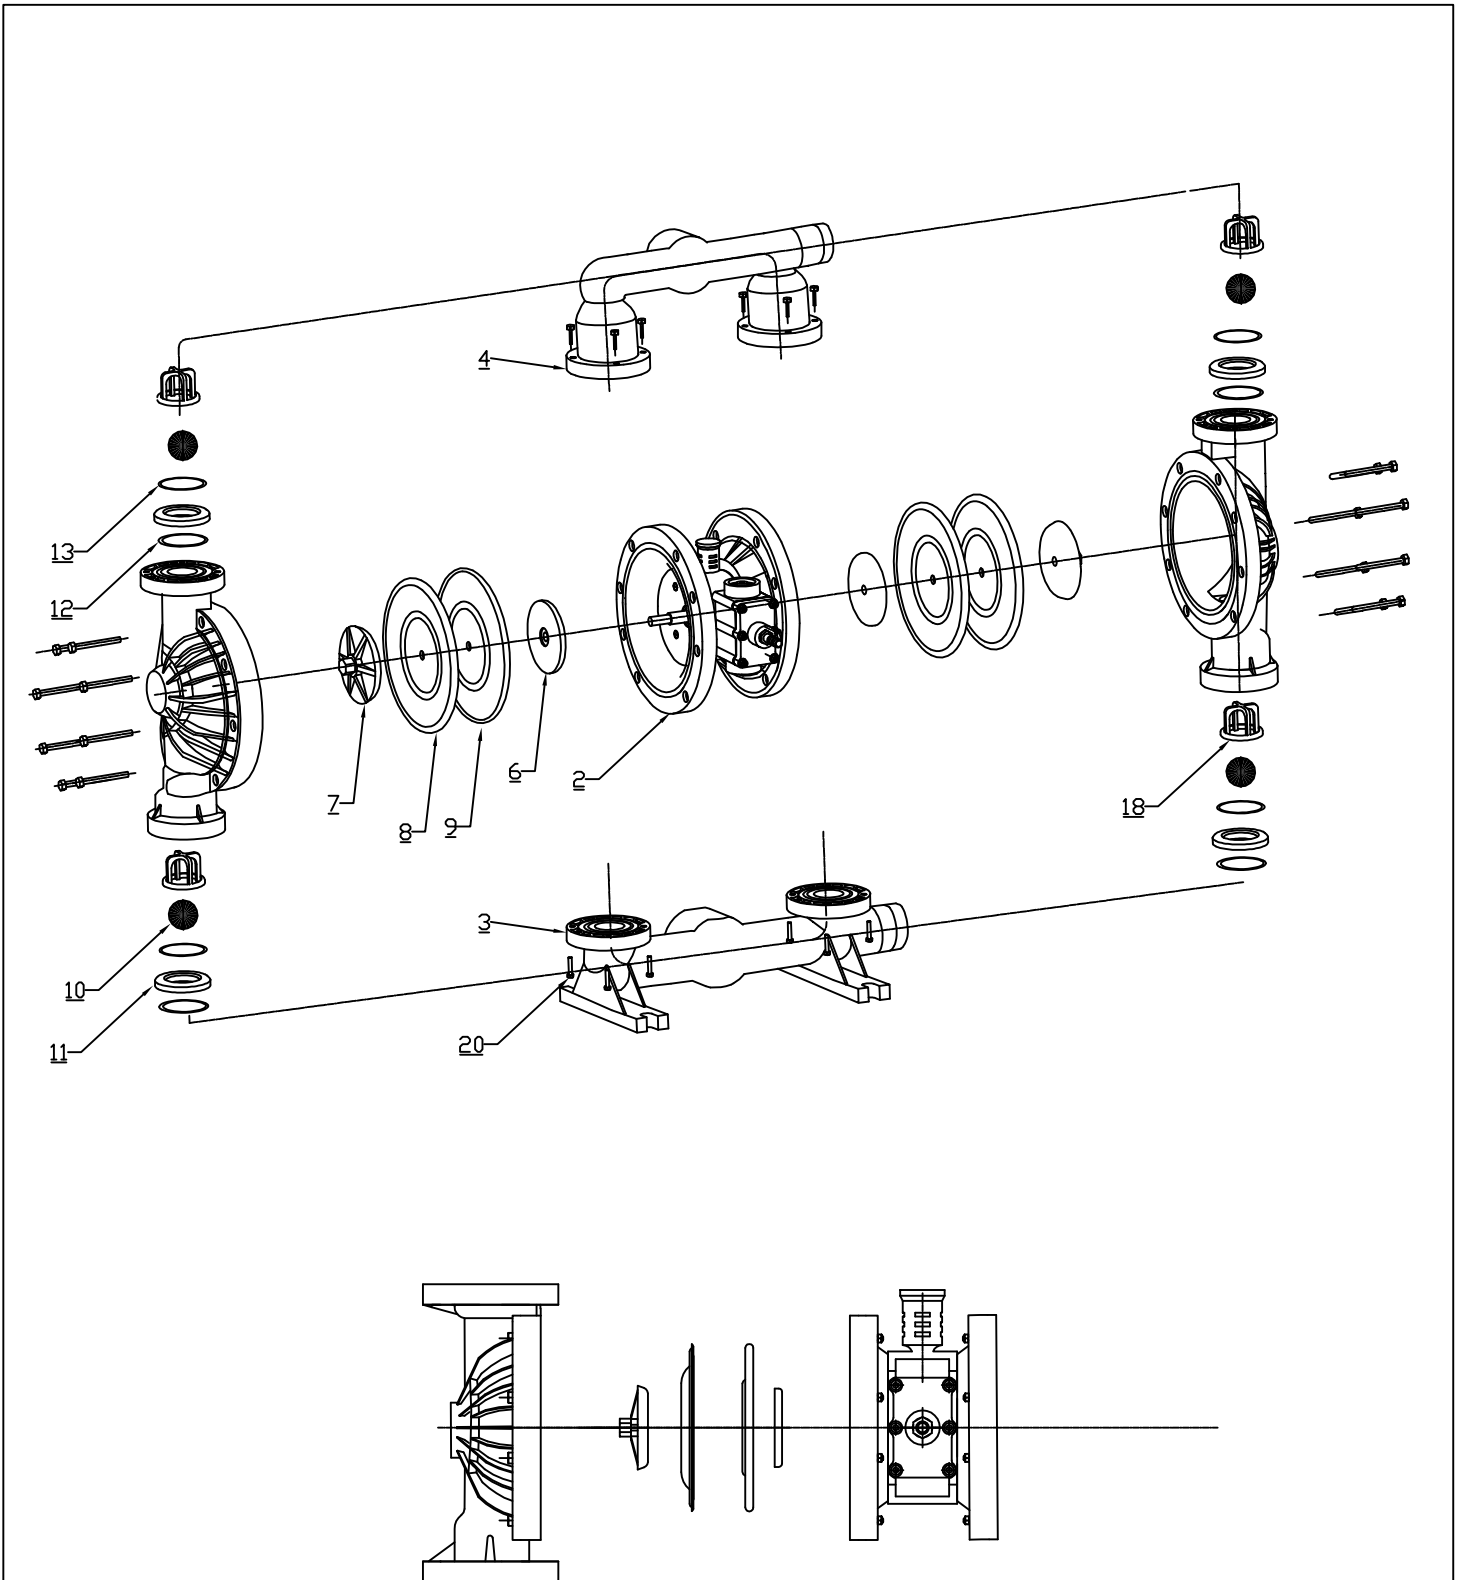

BS-500PVDF

SRNO	DESCRIPTION	PARTNO	QTY	M.O.C
1	LIQUID CHAMBER	BT5001PVDF	2NOS	PVDF
2	AIR COVER	BT5002GP	2NOS	GFPP
		BT5002AL	2NOS	ALU.
3	SUCTION MANIFLOD	BT5003PVDF	2NOS	PVDF
4	DISCHARGE MANIFOLD	BT5004PVDF	2NOS	PVDF
5				
6	HOLDING PLATE	0050006MS	2MOS	MS
7	LOCK NUT	NP5007PVDF	2NOS	PVDF
		TF5007PVDF	2NOS	PVDF
8	DIAPHRAGM	005008NP	2NOS	NEOPRENE
		005008VI	2NOS	VITON
		005008NT	2NOS	NITRILE
		005008EP	2NOS	EPDM
		005008BT	2NOS	BUTYL
		005008TF	2NOS	TEFLON
		005008SP	2NOS	SANTOPRENE
9	BACK UP DIAPHRAGM FOR TEFLON	005009NT	2NOS	NITRILE
10	NRV BALLS	005010TF	4NOS	TEFLON
		005010NP	4NOS	NEOPRENE
11	BALLSEAT	BT5012PP	4NOS	PVDF
12	SEAT "O"RING BIG	BT5013NP	4NOS	NEOPRENE
		BT5013VI	4NOS	VITON
13	SEAT "O"RING SMALL	BT5014NP	4NOS	NEOPRENE
		BT5014VI	4NOS	VITON
14				
15				
16				
17	MOUNTING PADS	005021NP	4NOS	NEOPRENE
18	BALL CAGE	BT5024PP	4NOS	PVDF
19	CHAMBER BOLTS 1/2		16NOS	S.S
20	SUCTION DISCHARGELINE BOLT 3/6		16NOS	S.S

AOD-50 AIR CENTER

PRICE PUMPS PVT. LTD.

PRICE PUMPS PVT. LTD.

BS-500 (AOD-500) (PVDF)

	M.M.	INCH
A	600	23.6"
B	100	4"
C	390	15.3"
D	805	31.7"
E	630	24.7"
F	180	7.1"
G	190	7.5"
H	155	6.1"
I	115	4.5"
K	360	14.1"
L	425	16.8"
M	210	8.3"
N	230	9"