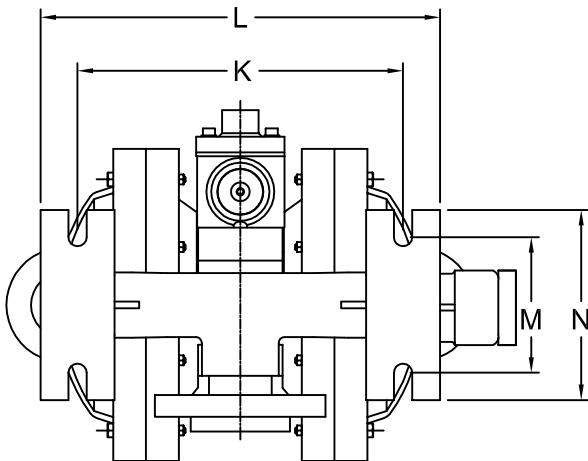

BACKUP DIAPHRAGM IS PROVIDED WITH TEFLON DIAPHRAGM

BS-500 PVDF

PRICE PUMPS PVT. LTD.

BS-500 AIR ASSEMBLY

SR. NO	DESCRIPTION	PART NO	QTY	M.O.C.
1	SHAFT BLOCK	005551GP	1	GFPP
2	MAIN SHAFT	005552SS	1	STEEL
3	PILOT BUSH	004053BR	5	BRASS
4	PILOT SHAFT	004054SS	1	S.S.
5	PISTON RING	005568SI	3	PLASTIC
6	AIR COVER GASKET	005555GR	2	GRAPHITE
7	PISTON BLOCK COVER GASKET	005556GR	1	GRAPHITE
8	PISTON BLOCK GASKET	005557GR	1	GRAPHITE
9	PISTON BLOCK COVER	005559GP	1	GFPP
10	PISTON BLOCK CAP CIRCLIP	005560MS	2	STEEL
11	PISTON BLOCK CAP	005561HD	2	HDP
12	PISTON BLOCK	005562GP	1	GFPP
13	PISTON	005563AL	1	ALUMINIUM
14	PISTON BLOCK CAP "O" RING	005564NP	2	NEOPRENE
15	PILOT BUSH "O" RING	004065NP	6	NEOPRENE
16	EXHAUST	005566GP	1	GFPP
17	PISTON "O" RING	005567NP	3	NEOPRENE
18	AIR NIPPLE	005569BR	1	BRASS
19	SHAFT BLOCK "O" RING	004071NP	2	NEOPRENE
20	PILOT BUSH RING	004072BR	2	BRASS
21	MAIN SHAFT BUFFER	005573NP	2	NEOPRENE
22	PILOT SAHFT BUFFER	005574NP	2	NEOPRENE
23	AIR COVER BOLT	00LN03MS	10	STEEL
24	P.B. HOLDING BOLT	00LN02MS	4	STEEL

AOD-50 AIR CENTER

PRICE PUMPS PVT. LTD.

PRICE PUMPS PVT. LTD.

BS-500 (AOD-500) (PVDF)

	M.M.	INCH
A	600	23.6"
B	100	4"
C	390	15.3"
D	805	31.7"
E	630	24.7"
F	180	7.1"
G	190	7.5"
H	155	6.1"
I	115	4.5"
K	360	14.1"
L	425	16.8"
M	210	8.3"
N	230	9"