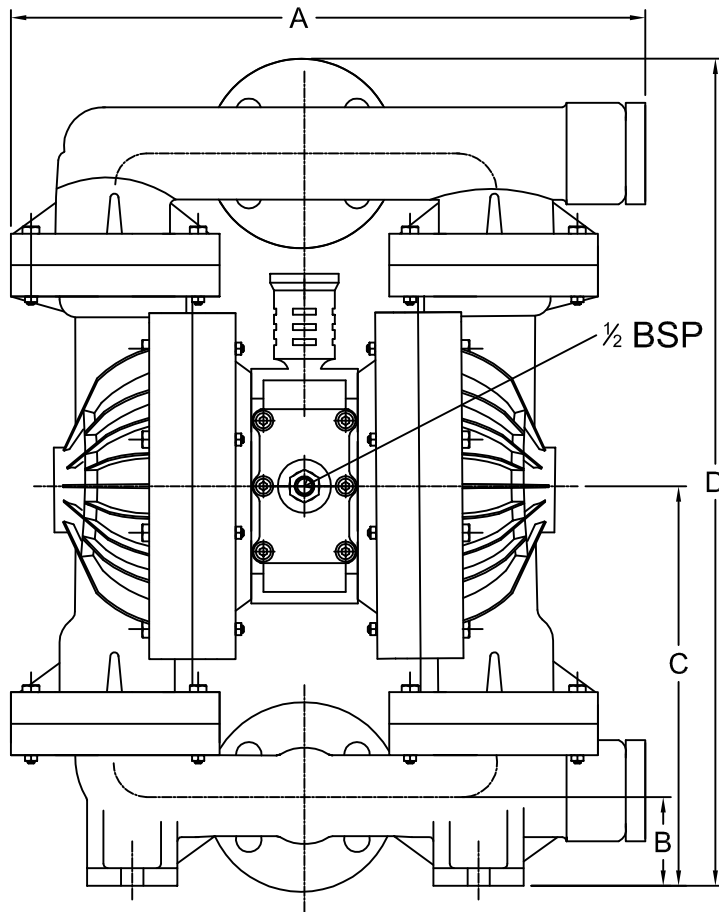

BACKUP DIAPHRAGM IS PROVIDED WITH TEFLON DIAPHRAGM

BS-500 PVDF

PRICE PUMPS PVT. LTD.

BS-500 AIR ASSEMBLY

SR. NO	DESCRIPTION	PART NO	QTY	M.O.C.
1	SHAFT BLOCK	005551GP	1	GFPP
2	MAIN SHAFT	005552SS	1	STEEL
3	PILOT BUSH	004053BR	5	BRASS
4	PILOT SHAFT	004054SS	1	S.S.
5	PISTON RING	005568SI	3	PLASTIC
6	AIR COVER GASKET	005555GR	2	GRAPHITE
7	PISTON BLOCK COVER GASKET	005556GR	1	GRAPHITE
8	PISTON BLOCK GASKET	005557GR	1	GRAPHITE
9	PISTON BLOCK COVER	005559GP	1	GFPP
10	PISTON BLOCK CAP CIRCLIP	005560MS	2	STEEL
11	PISTON BLOCK CAP	005561HD	2	HDP
12	PISTON BLOCK	005562GP	1	GFPP
13	PISTON	005563AL	1	ALUMINIUM
14	PISTON BLOCK CAP "O" RING	005564NP	2	NEOPRENE
15	PILOT BUSH "O" RING	004065NP	6	NEOPRENE
16	EXHAUST	005566GP	1	GFPP
17	PISTON "O" RING	005567NP	3	NEOPRENE
18	AIR NIPPLE	005569BR	1	BRASS
19	SHAFT BLOCK "O" RING	004071NP	2	NEOPRENE
20	PILOT BUSH RING	004072BR	2	BRASS
21	MAIN SHAFT BUFFER	005573NP	2	NEOPRENE
22	PILOT SAHFT BUFFER	005574NP	2	NEOPRENE
23	AIR COVER BOLT	00LN03MS	10	STEEL
24	P.B. HOLDING BOLT	00LN02MS	4	STEEL

AOD-50 AIR CENTER

PRICE PUMPS PVT. LTD.

PRICE PUMPS PVT. LTD.

BS-500 (AOD-500) (PVDF)

	M.M.	INCH
A	600	23.6"
B	100	4"
C	390	15.3"
D	805	31.7"
E	630	24.7"
F	180	7.1"
G	190	7.5"
H	155	6.1"
I	115	4.5"
K	360	14.1"
L	425	16.8"
M	210	8.3"
N	230	9"