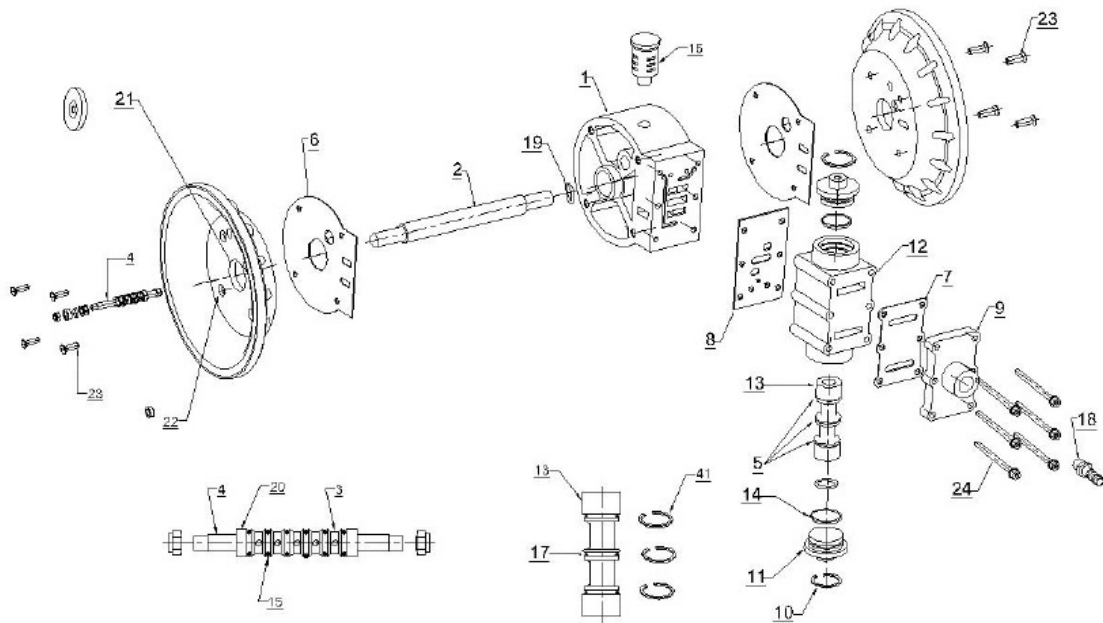

BACKUP DIAPHRAGM IS PROVIDED WITH TEFLON DIAPHRAGM

BS-500 PVDF

PRICE PUMPS PVT. LTD.

BS-500 AIR ASSEMBLY

SR. NO	DESCRIPTION	PART NO	QTY	M.O.C.
1	SHAFT BLOCK	005551GP	1	GFPP
2	MAIN SHAFT	005552SS	1	STEEL
3	PILOT BUSH	004053BR	5	BRASS
4	PILOT SHAFT	004054SS	1	S.S.
5	PISTON RING	005568SI	3	PLASTIC
6	AIR COVER GASKET	005555GR	2	GRAPHITE
7	PISTON BLOCK COVER GASKET	005556GR	1	GRAPHITE
8	PISTON BLOCK GASKET	005557GR	1	GRAPHITE
9	PISTON BLOCK COVER	005559GP	1	GFPP
10	PISTON BLOCK CAP CIRCLIP	005560MS	2	STEEL
11	PISTON BLOCK CAP	005561HD	2	HDP
12	PISTON BLOCK	005562GP	1	GFPP
13	PISTON	005563AL	1	ALUMINIUM
14	PISTON BLOCK CAP "O" RING	005564NP	2	NEOPRENE
15	PILOT BUSH "O" RING	004065NP	6	NEOPRENE
16	EXHAUST	005566GP	1	GFPP
17	PISTON "O" RING	005567NP	3	NEOPRENE
18	AIR NIPPLE	005569BR	1	BRASS
19	SHAFT BLOCK "O" RING	004071NP	2	NEOPRENE
20	PILOT BUSH RING	004072BR	2	BRASS
21	MAIN SHAFT BUFFER	005573NP	2	NEOPRENE
22	PILOT SAHFT BUFFER	005574NP	2	NEOPRENE
23	AIR COVER BOLT	00LN03MS	10	STEEL
24	P.B. HOLDING BOLT	00LN02MS	4	STEEL

AOD-50 AIR CENTER

PRICE PUMPS PVT. LTD.

PRICE PUMPS PVT. LTD.

BS-500 (AOD-500) (PVDF)

	M.M.	INCH
A	600	23.6"
B	100	4"
C	390	15.3"
D	805	31.7"
E	630	24.7"
F	180	7.1"
G	190	7.5"
H	155	6.1"
I	115	4.5"
K	360	14.1"
L	425	16.8"
M	210	8.3"
N	230	9"